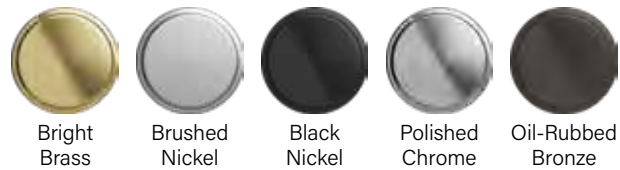

FINISH OPTIONS