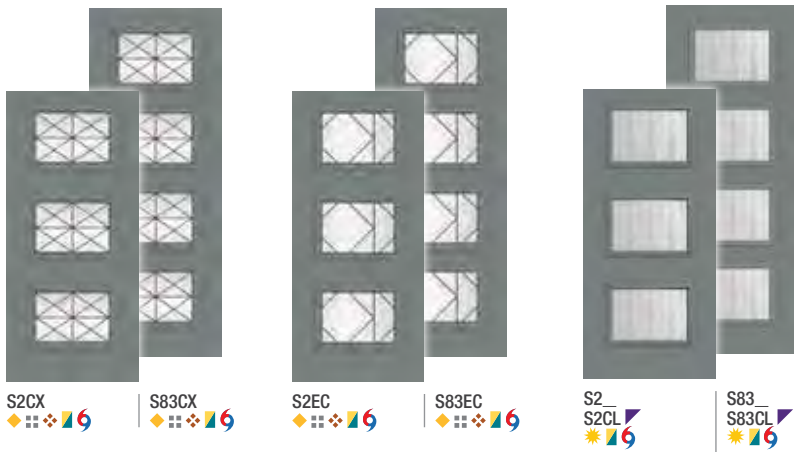

Ari

Note: Product images show exterior side of door.