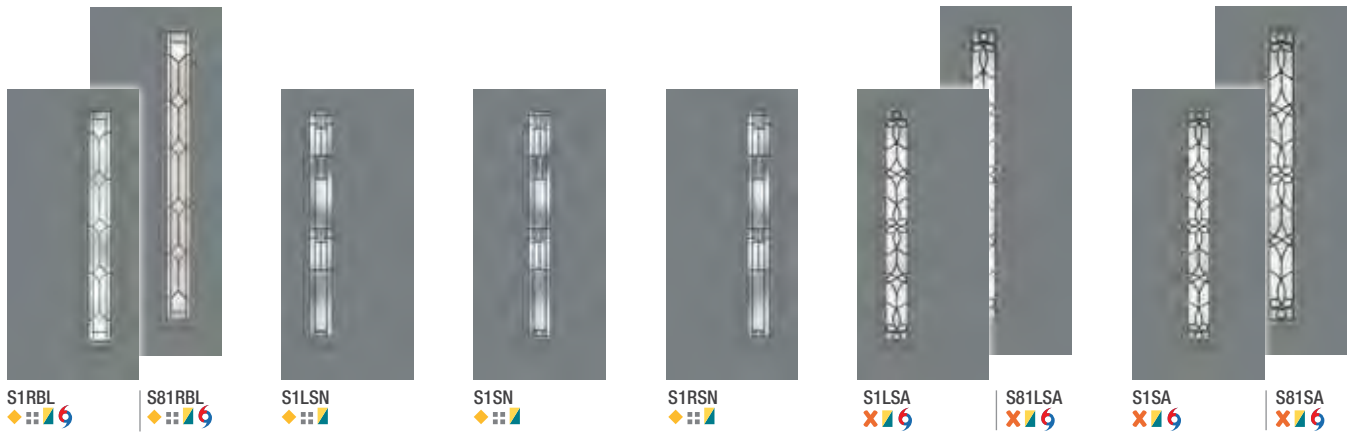

LÍNEA *Continues on next page.*

Privacy & Textured Glass Options

Add the code to the blank in the style number for the desired door and glass combination. For details on glass options, see page 238.

XK = Reeded   XC = Chord   XR = Rainglass
XE = Satin Etch   XJ = Chinchilla   XN = Granite

- ☀ Low-E Glass (LE)
- Black Nickel Caming (1D)
- Brushed Nickel Caming (1C)
- Brass Caming (1A)
- ✕ Wrought Iron (1W)
- ▨ Scrolled & Flat Advanta Lite Frame
- Ⓜ WBDR / HVHZ Options