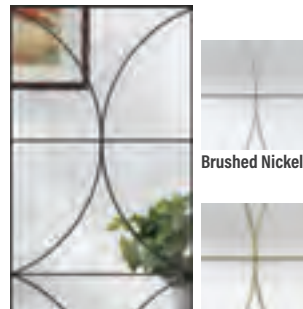

Black Nickel   Brass
Latitude
Glass Privacy Rating: 2