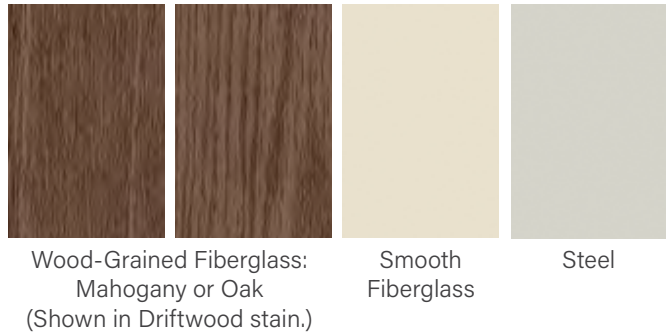

Each style is available in any of these material choices.

3 SELECT A GLASS

Find an available glass design to complete the statement you want to make.

Privacy & Textured Glass

Available for all Pulse door styles.