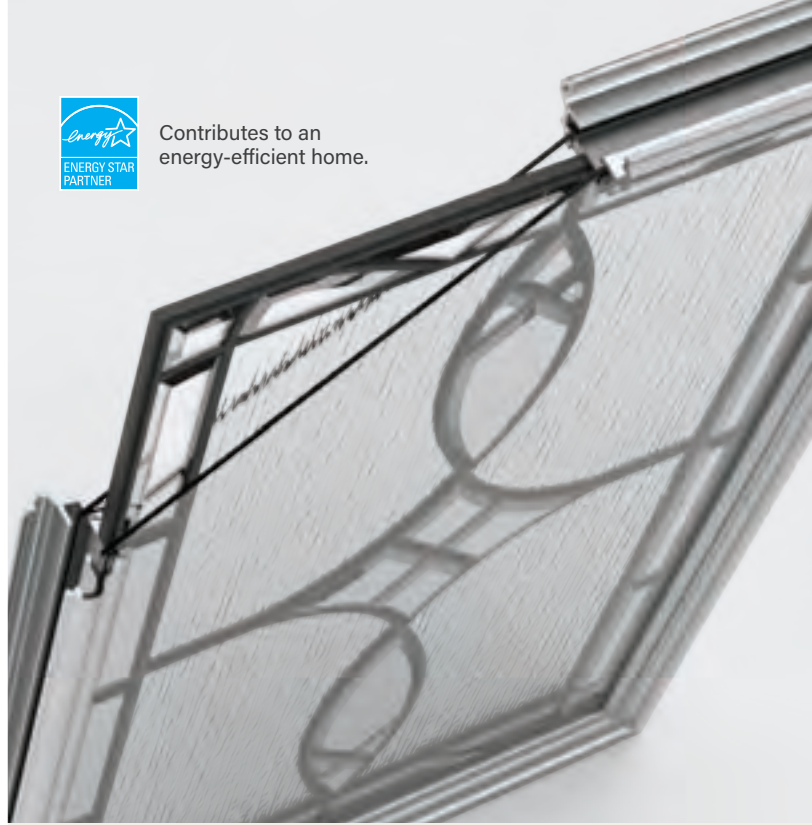

Glass Options

DECORATIVE & SPECIALTY GLASS

A Therma-Tru® door system with decorative glass can create an entrance that makes a statement — one that says the homeowner has high standards for style, quality and craftsmanship.

- Our wide array of glass designs, from simple to intricate, reflect the home design trends and homeowner desires of today and tomorrow.
- Our glass designs are researched in the market to ensure they are highly rated in consumer preference.
- Our decorative glass is handcrafted and built with all-glass bevels for premium quality.
- Numerous glass colors, textures, shapes and coming options are available to complement any door.
- All Low-E and clear glass panels are tempered or laminated to provide added safety.

Note: See your Therma-Tru seller or visit thermatru.com for details on ENERGY STAR qualified products.

Contributes to an energy-efficient home.

TRIPLE-PANE CONSTRUCTION

All triple-pane decorative, as well as privacy and textured, glass panels are enclosed between tempered glass, offering superior quality and thermal performance.