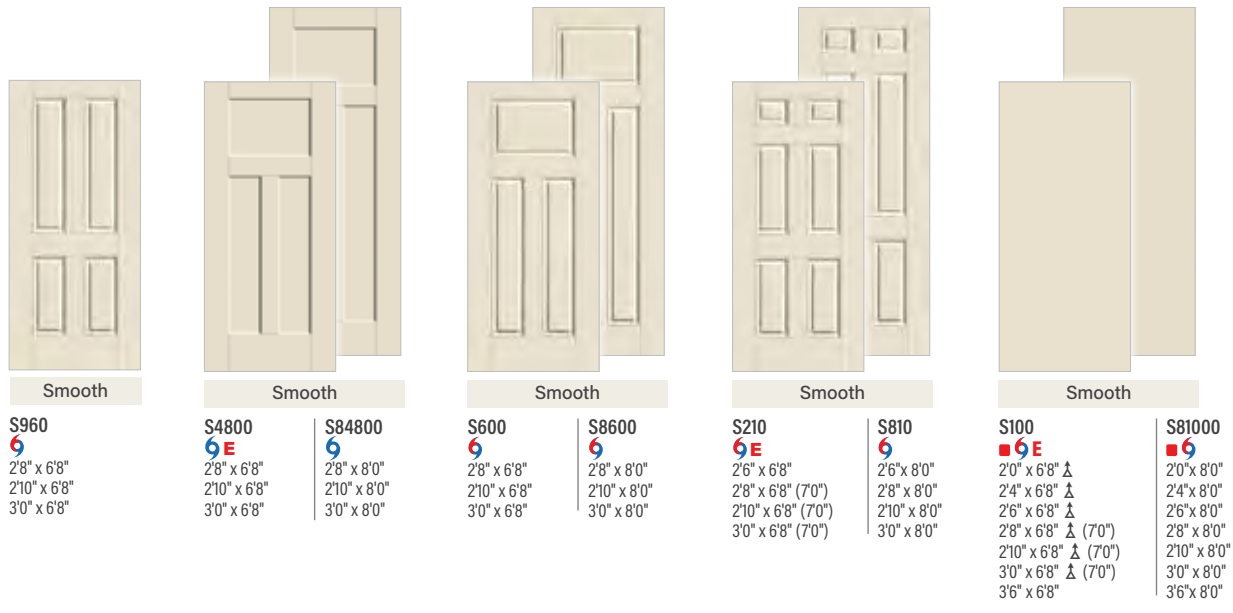

Privacy & Textured Glass Options

Add the code to the blank in the style number for the desired door and glass combination. For details on glass options, see page 111.

- XK = Reeded
- XC = Chord
- XR = Rainglass
- XE = Satin Etch
- XJ = Chinchilla
- XN = Granite