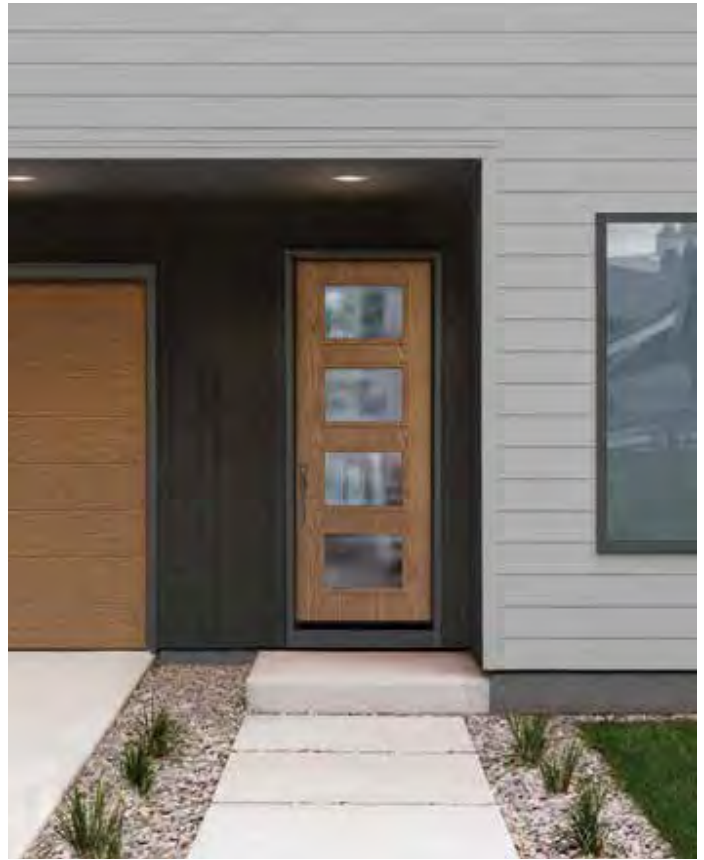

Finished for Lasting Beauty

Today's homeowners expect perfection — PrismaGuard offers an impeccable, factory-applied finish that meets the toughest expectations.

- Designed for optimal performance with Therma-Tru® fiberglass doors and composite door frames.
- Features enhanced durability to protect from everyday wear and tear.
- Backed by a 10-year limited finish warranty. For Classic Craft® doors, the balance of this warranty can transfer to a second owner.
- Enhances the overall beauty of the entry with a nature-inspired color palette of premium stains and paints.