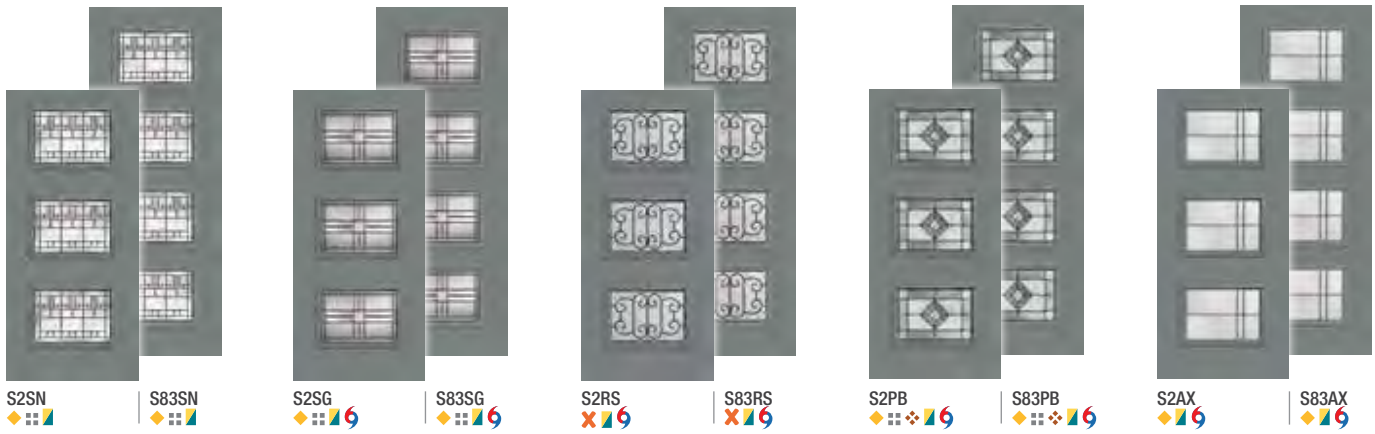

Ari

Note: Product images show exterior side of door.