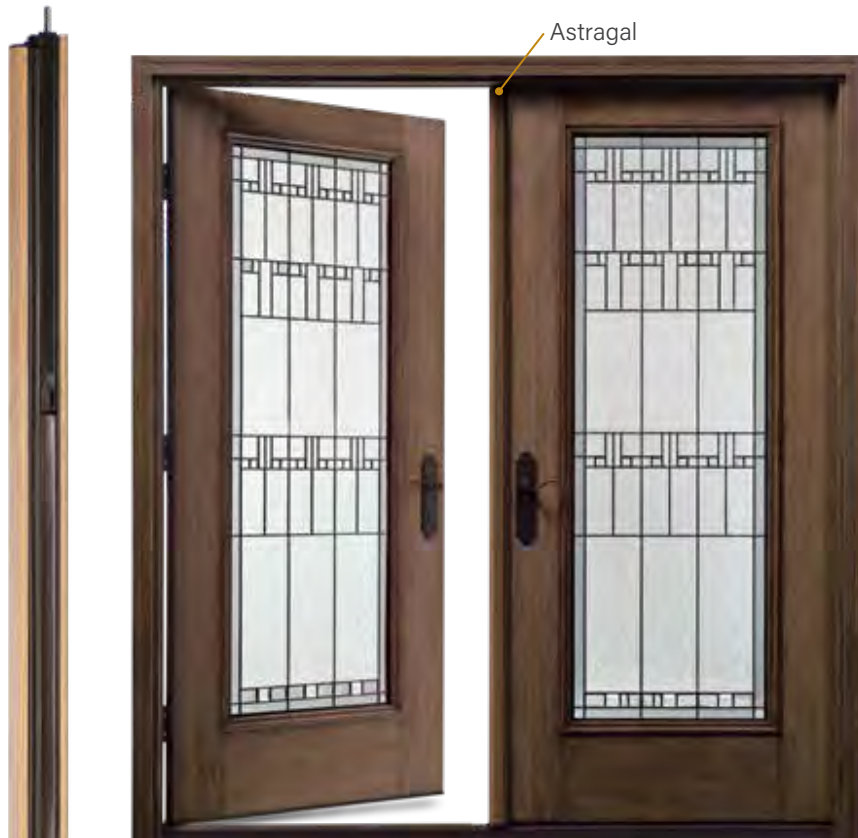

TEXTURES AVAILABLE

Stainable (Shown in Driftwood stain.)

Oak Grain

Fir Grain

Aluminum

Bronze

White

Available with strike plates to receive a latch and deadbolt or multi-point locking system.