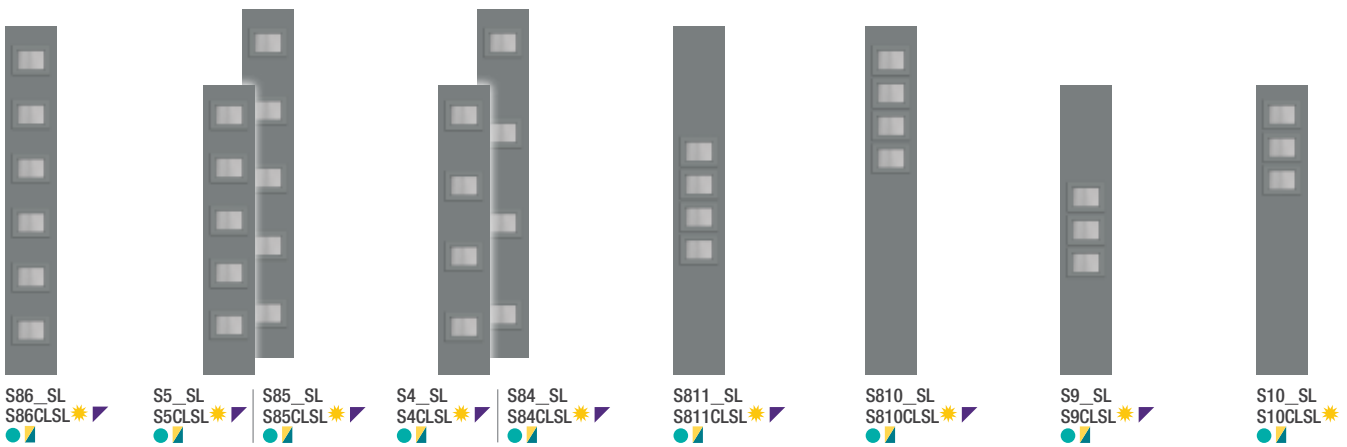

Privacy & Textured Glass Options

Add the code to the blank in the style number for the desired door and glass combination. For details on glass options, see page 238.

- XK = Reeded
- XE = Satin Etch
- XC = Chord
- XJ = Chinchilla
- XR = Rainglass
- XN = Granite

- Low-E Glass (LE)
- Black Nickel Caming (1D)
- Vented Sidelite Options
- Scrolled & Flat Advanta Lite Frame
- Standard Lite Frame Available

Wood-Grained Fiberglass:
Mahogany or Oak (Shown in Driftwood stain.)

Smooth:
Fiberglass or Steel

It's your decision, by design.

Select a look for the door and sidelites. Choose a material. Find an available glass design and frame to complete the statement. Stain or paint it any color. Explore all the possible combinations at thermatru.com/pulse.

Note: Door and sidelite styles shown in smooth fiberglass with flat lite frame. To see styles in other material choices, go to thermatru.com/pulse.

Note: See page 277 for important product details that may help with your purchase decision.