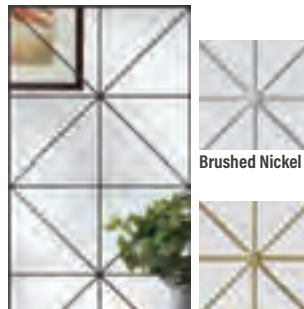

Black Nickel   Brass
Calix
Glass Privacy Rating: 1