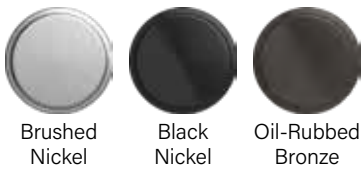

FINISH OPTIONS