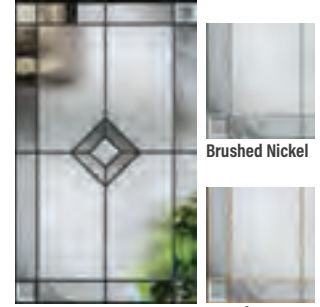

Black Nickel   Brass³
Pembroke™
Glass Privacy Rating: 7