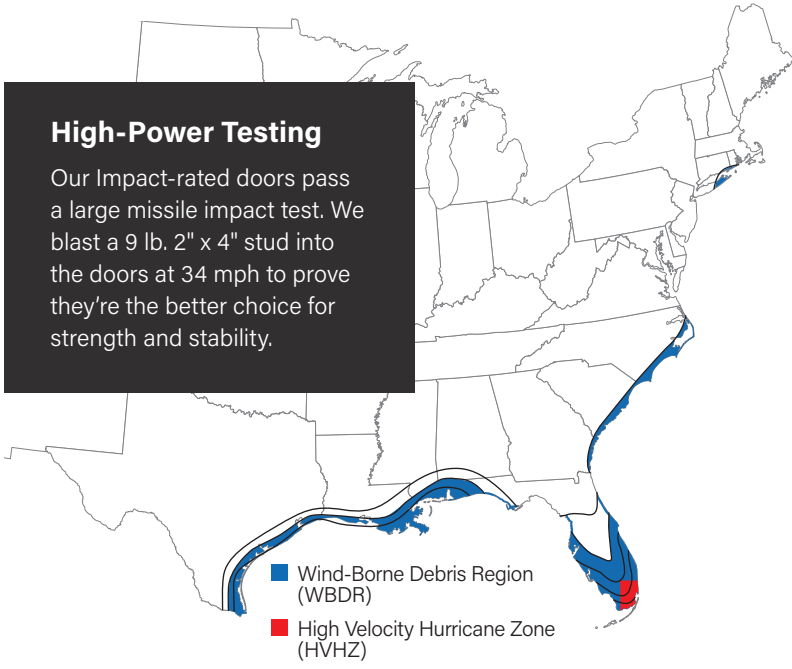

Tough when you need it. Beautiful always.

High-Power Testing
Our Impact-rated doors pass a large missile impact test. We blast a 9 lb. 2" x 4" stud into the doors at 34 mph to prove they're the better choice for strength and stability.

Impact-Rated Products

Therma-Tru offers Impact-rated doors and glass that can be used to meet high-wind and coastal region codes and regulations, offering excellent performance in extreme weather conditions while providing added protection.

1 Use the map as a guide to find out if you need product for WBDR or HVHZ.

Always confirm building code requirements in your area before buying.¹

2 Use the icons to find available Therma-Tru® product options in this catalog.