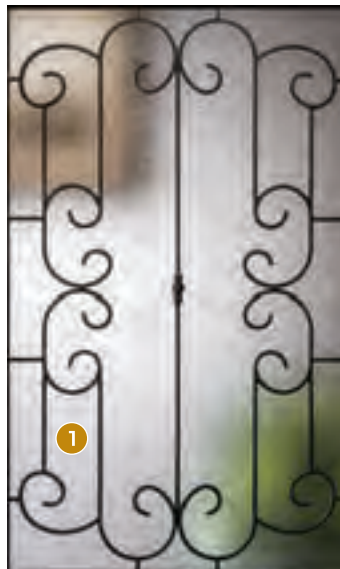

Black Nickel

PRIVACY RATING

¹Brass coming not available for Impact-rated products.

Note: Glass privacy ratings may be more or less than indicated, based on glass design and size of glass. Glass designs may differ from depiction due to size and hand craftsmanship of glass. See your Therma-Tru seller or visit thermatru.com for details on glass privacy ratings and designs.