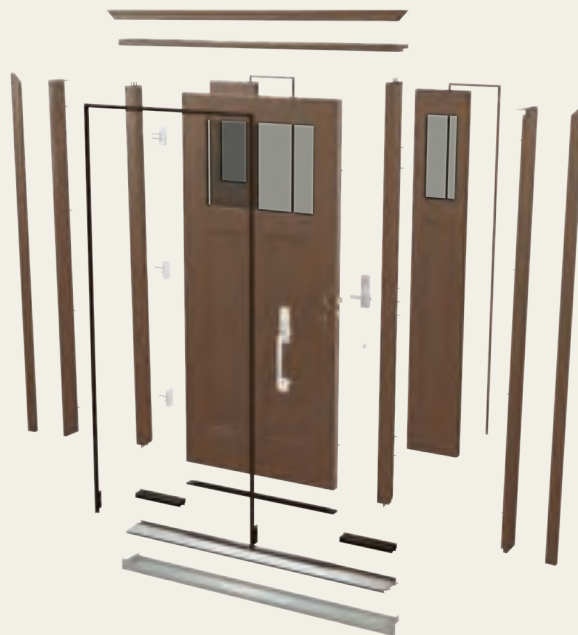

10 YEAR

LIMITED WARRANTY

Classic Craft Finish
Transferable

In addition, Classic Craft entryways with our handcrafted and professionally applied PrismaGuard® premium stain or paint are backed by a transferable 10-year limited finish warranty — Therma-Tru's best. The balance of this finish warranty can transfer to a second owner.

Learn about our warranties at thermatru.com/warranty.

Next-level engineering.

Classic Craft complete entryway systems are designed with a full suite of premium-grade components, including ball-bearing hinges, medium-reach weatherstrip, 7-shape corner seal pads and more. Each piece is engineered with craftsman precision to create an unrivaled entry experience built to perform for a lifetime.

Premium construction, inside and out.

Highlighting the best of craftsmanship and innovation, Classic Craft® premium entryways boast impressive, well-designed features and remarkable construction. The inner workings of each Classic Craft door lay the foundation for exceptional strength, security, energy efficiency and long-term performance you can depend on for years to come.