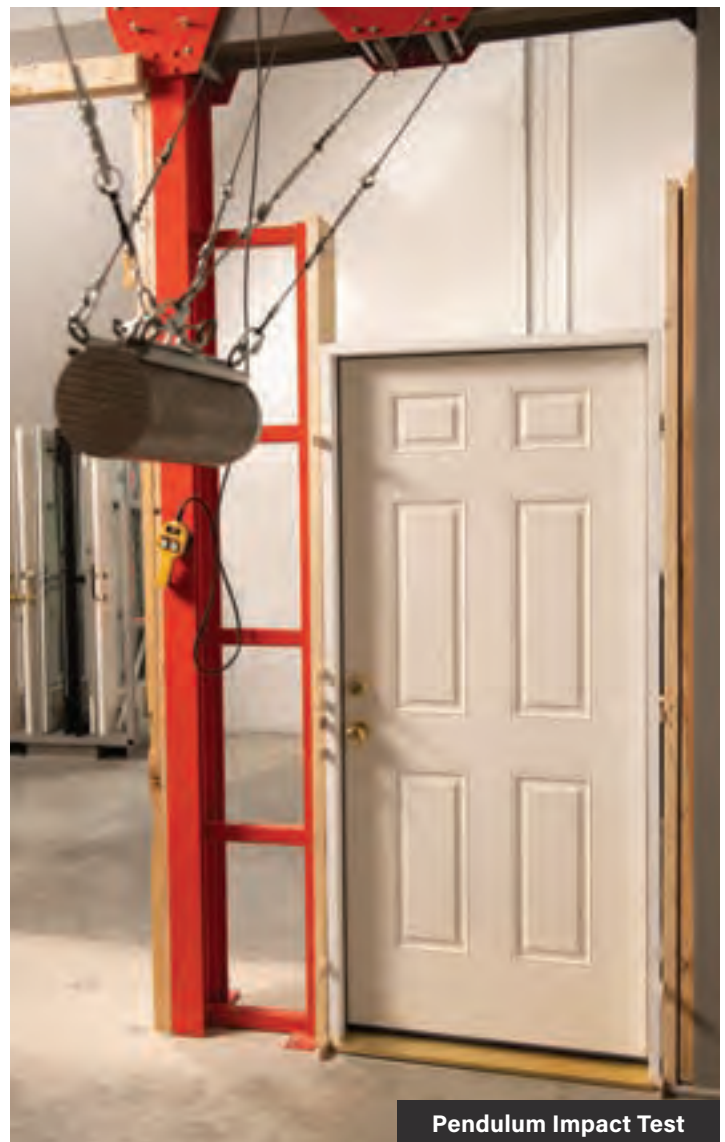

THERMA-TRU GLASS

- Options feature double- or triple-pane construction and include two panes of tempered glass for enhanced safety and performance.