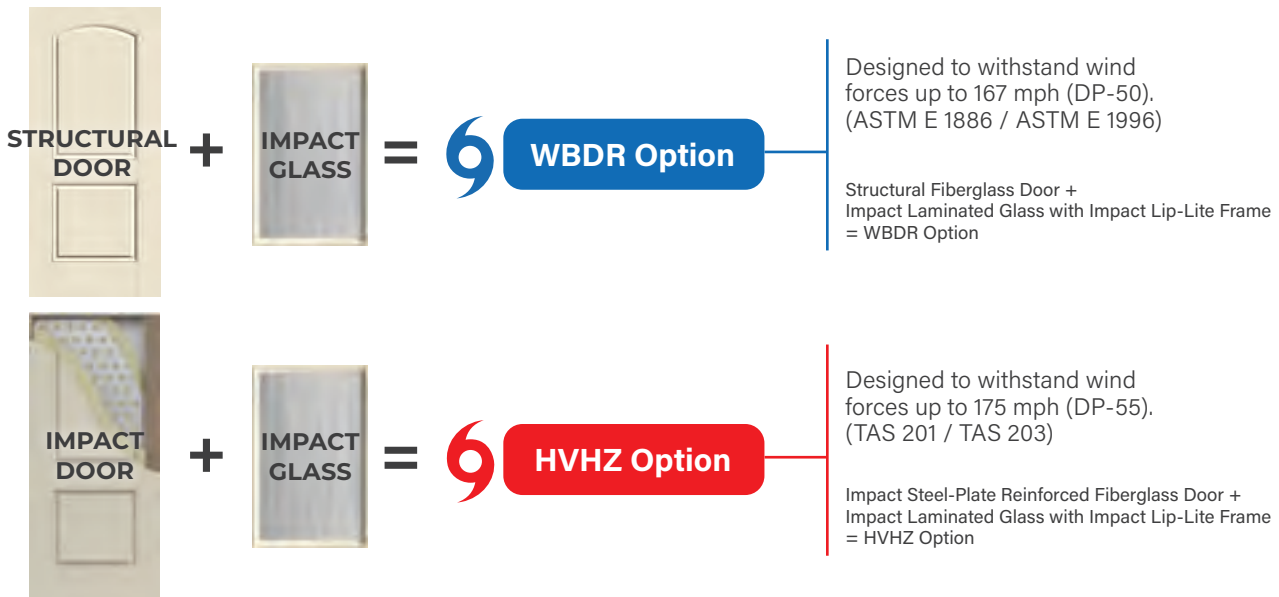

WBDR / HVHZ Options: Look for this icon to find door and sidelite styles that can be configured for WBDR or HVHZ.

3 Verify that there is a Therma-Tru product approval specific to your area for the door system configuration before buying.¹

4 Make sure the product is installed in compliance with the product approval to meet building codes.

The performance of the door system depends on how it is installed. Proper installation is required to comply with building codes.

¹Product approvals show that the door system meets applicable codes when selected, assembled and installed as instructed. Note: See your Therma-Tru seller or visit thermatru.com for product approvals and installation instructions. Always confirm building code requirements in your area before buying. Follow weather and news reports to assess severe weather situations and obey local authorities' shelter and evacuation orders. No product guarantees safety for persons or property, nor makes any premises hurricane- or impact-proof.