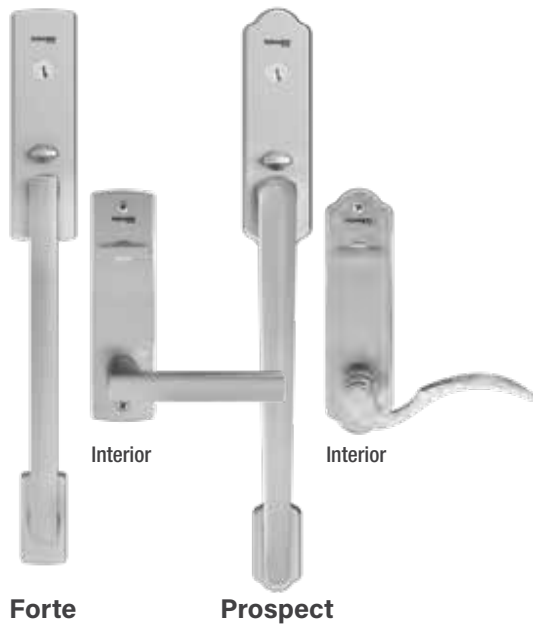

Heights:
6'6"
6'8"
8'0"

Handleset Options for Standard Door MPLS

Designed to complement Therma-Tru® door styles from traditional to contemporary.

Backplates:
Wide
Narrow

Locking:
Active
Inactive

FINISH OPTIONS