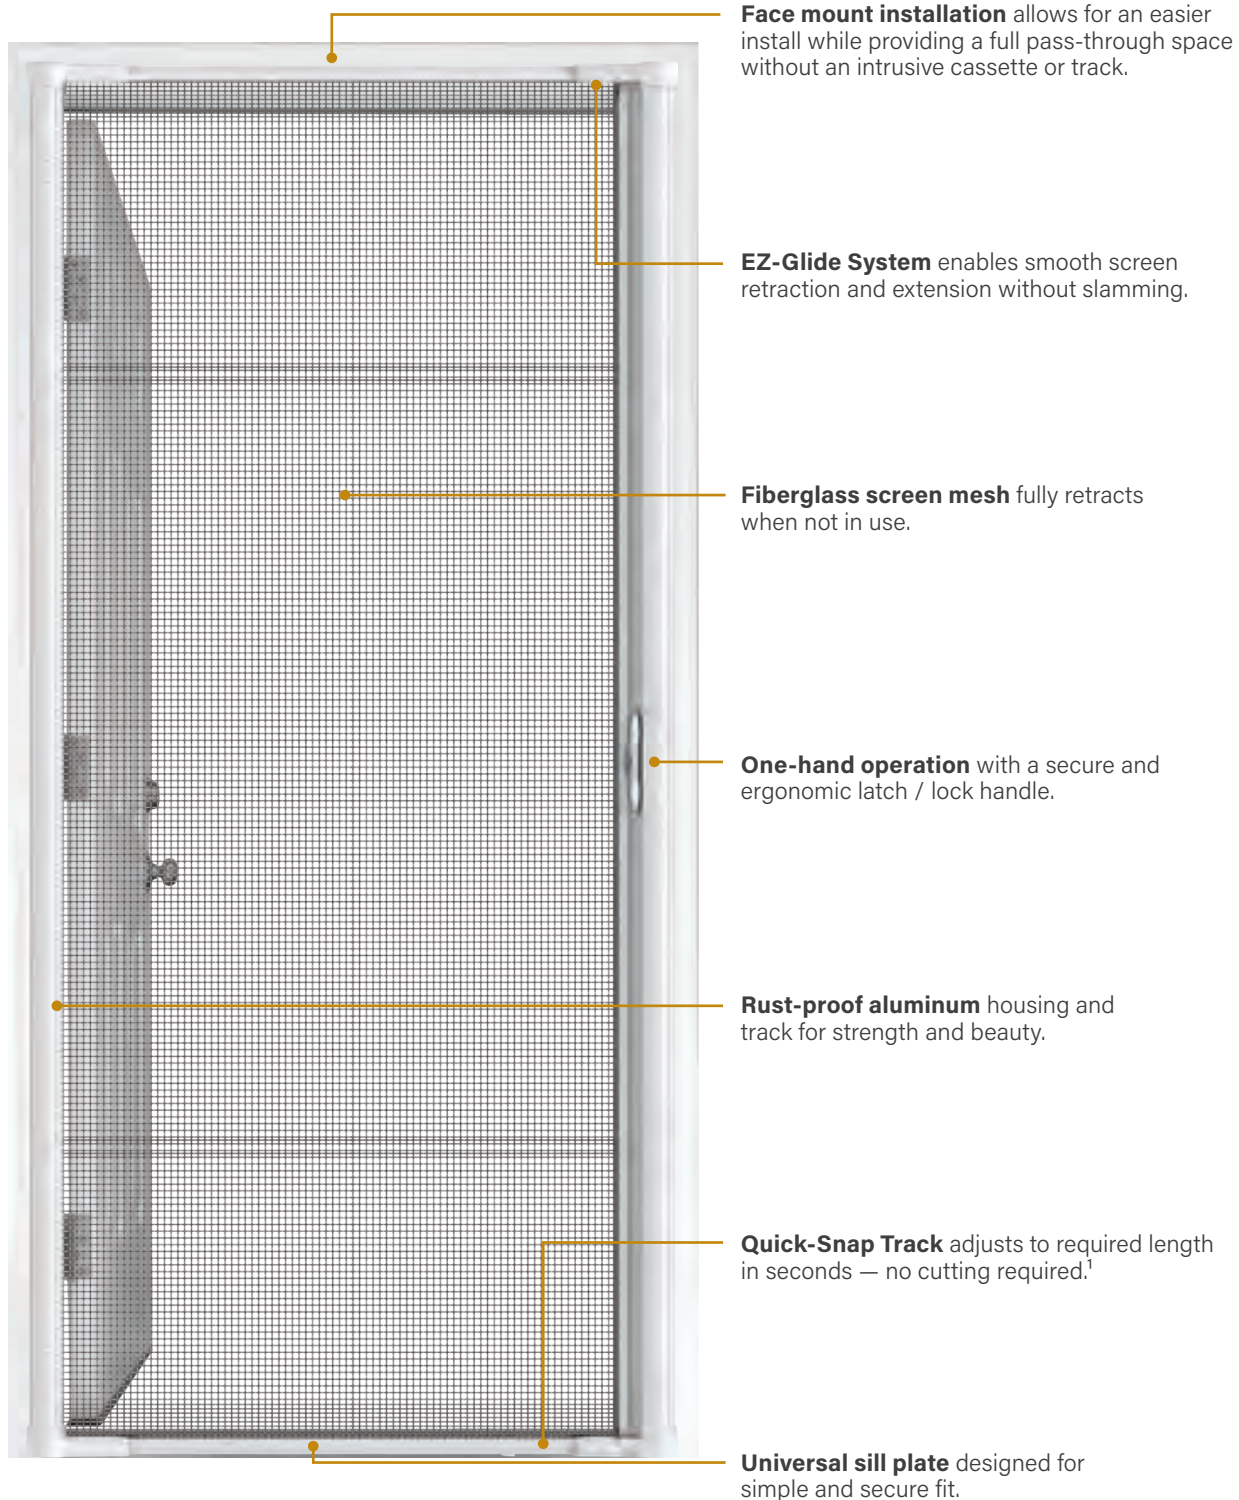

Retractable Screen Doors

Welcome fresh air and natural light into the home while keeping debris and insects out. Therma-Tru retractable screen doors feature a discreet, hidden design that helps provide a seamless transition from indoors to out. Plus, they have been quality tested for compatibility with Therma-Tru® entry door systems.