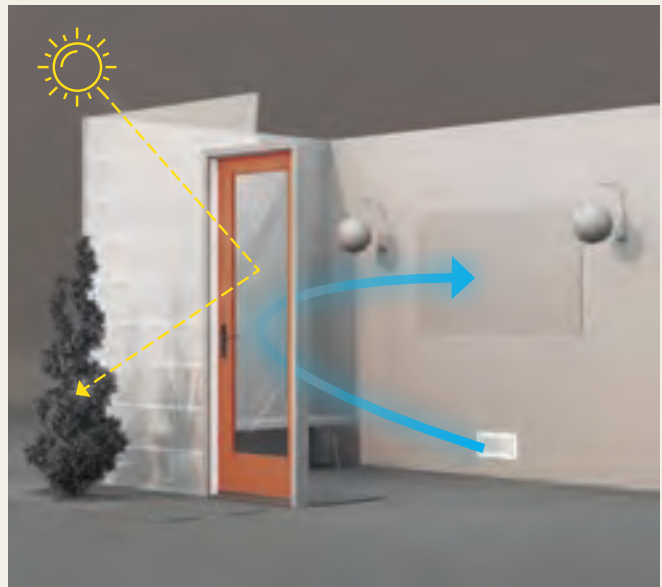

In warm weather, Low-E glass reflects the sun's rays off the glass and a home's air conditioning back inside to help keep the home cool.

Scan to view qualifying products.