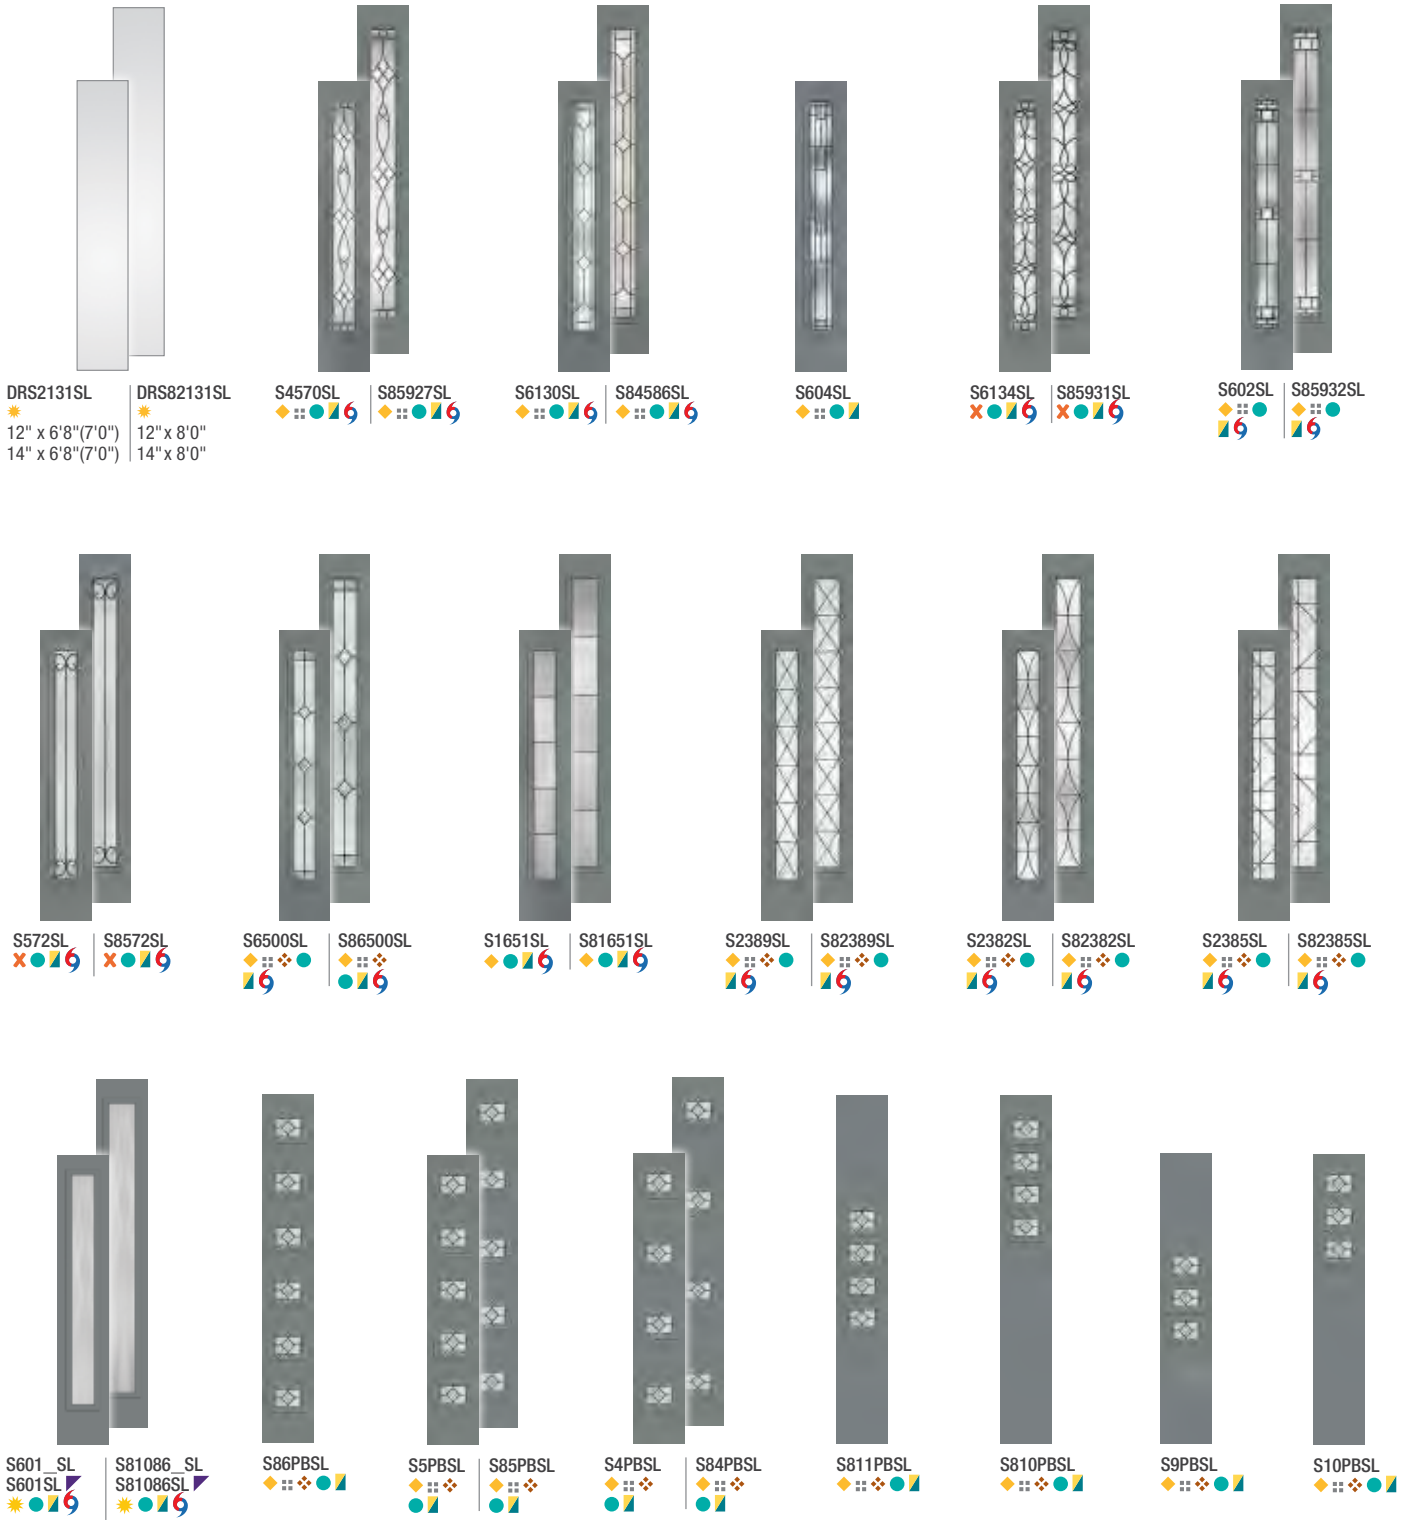

Sidelites

Note: Product images show exterior side of door.

SIDELITES Continue on next page.

Privacy & Textured Glass Options

Add the code to the blank in the style number for the desired door and glass combination. For details on glass options, see page 238.

XK = Reeded
XE = Satin Etch
XC = Chord
XJ = Chinchilla
XR = Rainglass
XN = Granite

- Low-E Glass (LE)
- Black Nickel Caming (1D)
- Brushed Nickel Caming (1C)
- Brass Caming (1A)
- Wrought Iron (1W)
- Vented Sidelite Options
- Scrolled & Flat Advanta Lite Frame
- Standard Lite Frame Available
- WBDR / HVHZ Options
- Elevated 10" Bottom Rail Options