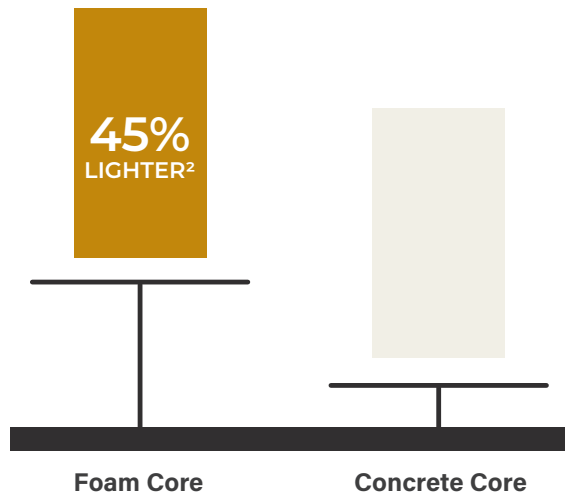

Therma-Tru® Fire-Rated Doors

Therma-Tru offers products to meet most national and local code requirements for house-to-garage, multi-family residential and hotel / motel unit entries.¹ Explore a wide variety of 20-minute Fire-rated fiberglass and steel door styles.

- Smooth-Star® 20-minute Fire-rated fiberglass doors are constructed with a polyurethane foam core that reduces overall door slab weight by 45% for easier handling and installation.²

20-Minute Fire-Rated Fiberglass Doors

- Tested to withstand a minimum of 20-minutes of fire exposure with temperatures that reach more than 1,400 degrees Fahrenheit.
- Features a 20-minute positive pressure rating.
- Certified by Intertek, Warnock Hersey for mortise lock use and features a wide lock stile to provide proper handleset reinforcement, combined with lock and hinge stiles that increase rigidity and stability.
- More durable than steel, and resist dents, scratches and rust, making them ideal for high-traffic, heavy-use environments.
- Features full-length lock side blocking, as well as blocking for panic and closure applications.
- Ideal for hotels, apartments, office buildings and other applications with security locks and card readers.

ADDITIONAL OPTIONS

- Solid-panel steel wood-edge doors also available with the 20-minute Fire-rated label. See page 235.

For California Projects

Therma-Tru Smooth-Star 20-minute Fire-rated fiberglass doors meet or exceed building codes and regulations specific to the state of California, including:

- ✓ California Wildland Urban Interface (WUI) and other State WUI requirements.
- ✓ California Air Resources Board (CARB) formaldehyde regulations.
- ✓ California State Fire Marshall test CA SFM 12-7A-1.

For Florida Projects

Therma-Tru Smooth-Star foam core 20-minute Fire-rated fiberglass doors include options to meet building codes and regulations specific to the state of Florida.

- ✓ Approved for structural use in Florida.
- ✓ Approved for Wind-Borne Debris Regions (WBDR) including the Gulf and Texas coast.

Note: Therma-Tru Fire-rated doors are approved for use in all Wildland Urban Interface (WUI) zones.

¹To confirm fire door requirements in your jurisdiction, always check with your local building code authority.

²Comparison of 20-minute foam core Fire-rated door to a 20-minute concrete core Fire-rated door with similar style.

Note: To see the third-party Intertek (Warnock-Hersey) listing reports, visit thermatru.com/performance.

Left: Smooth-Star Door – SSF120