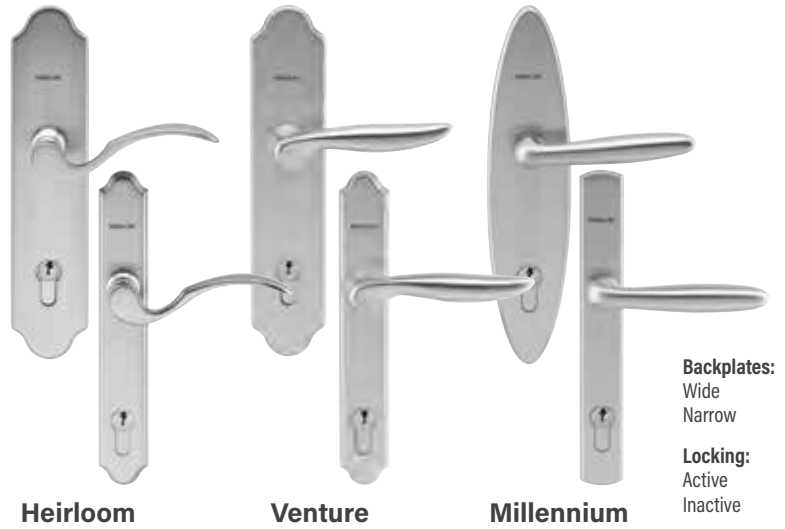

Heights:
6'6"
6'8"
8'0"

Handleset Options for Standard Door MPLS

Designed to complement Therma-Tru® door styles from traditional to contemporary.

Backplates:
Wide
Narrow

Locking:
Active
Inactive

FINISH OPTIONS