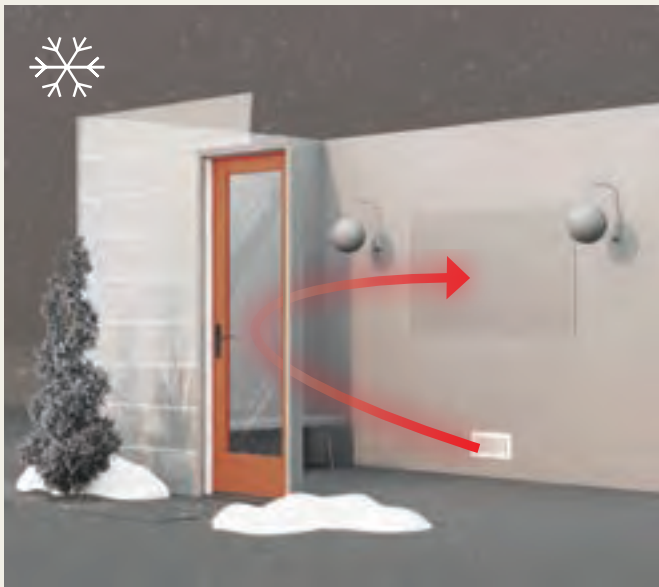

In cold weather, Low-E glass reflects a home's heat back inside to help keep the home warm.