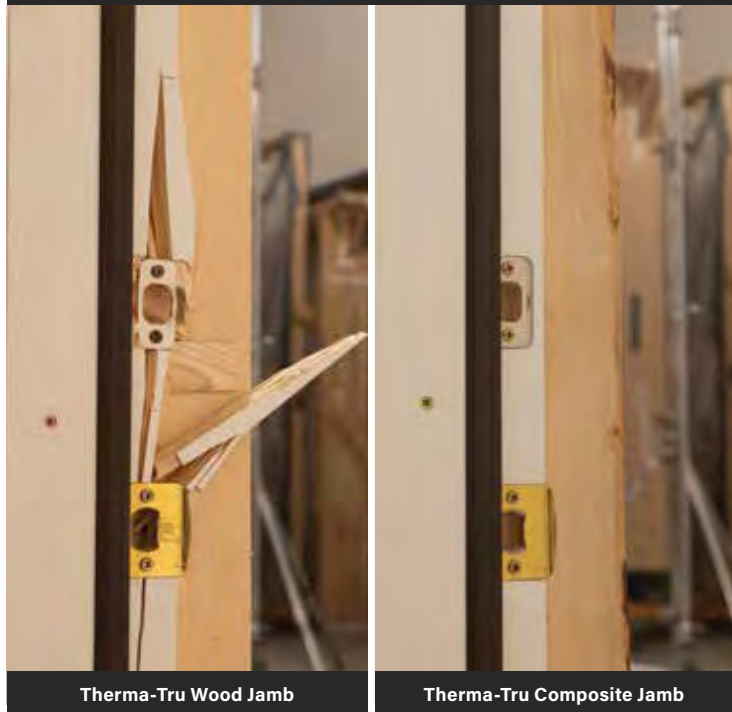

4-9/16"
6-9/16"

7/16" x 5/16" Cove Mould

Transom Sills

4-9/16"
6-9/16"

Our rot-free composite door frame is **50% stronger** at resisting forced entry than wood.¹

Pendulum Impact Test

Therma-Tru Wood Jamb

Therma-Tru Composite Jamb