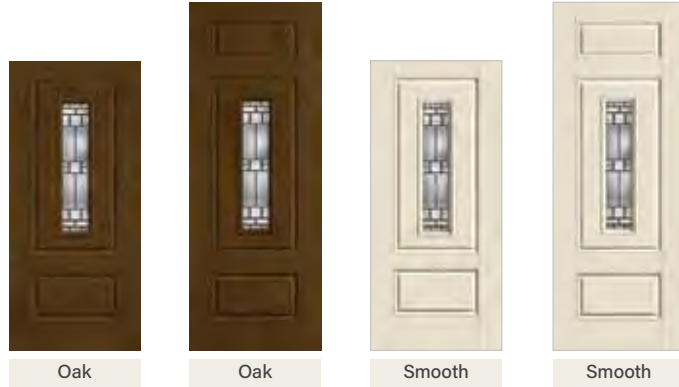

SARATOGA™ ◆ ◆

FC80954
28" x 6'8"
210" x 6'8"
30" x 6'8"

FC86254
28" x 8'0"
210" x 8'0"
30" x 8'0"

S9354
28" x 6'8"
210" x 6'8"
30" x 6'8"

S83154
28" x 8'0"
210" x 8'0"
30" x 8'0"