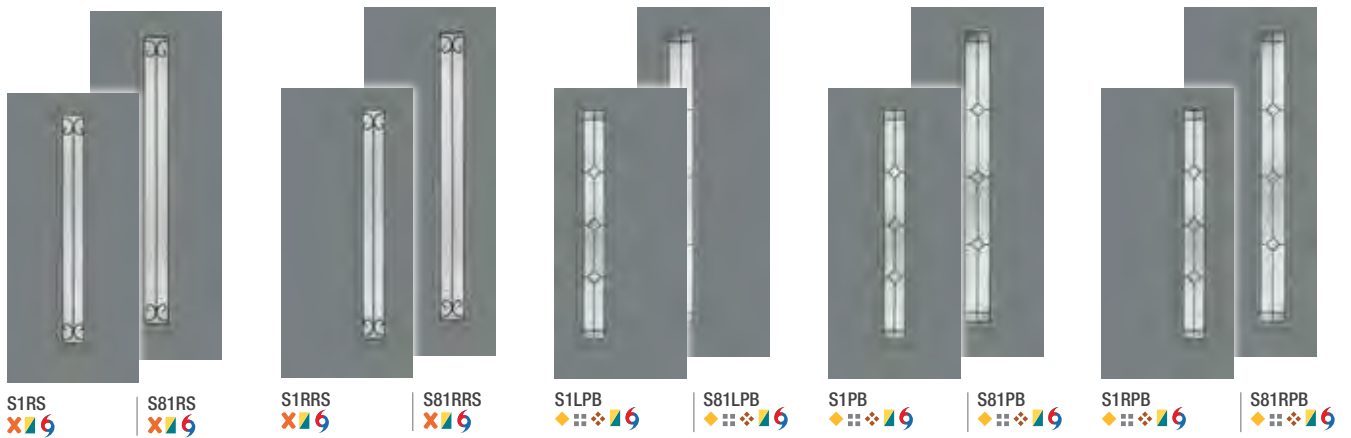

LÍNEA *Continues on next page.*

Privacy & Textured Glass Options

Add the code to the blank in the style number for the desired door and glass combination. For details on glass options, see page 238.

XK = Reeded   XC = Chord   XR = Rainglass
XE = Satin Etch   XJ = Chinchilla   XN = Granite

- ☀ Low-E Glass (LE)
- Black Nickel Caming (1D)
- Brushed Nickel Caming (1C)
- Brass Caming (1A)
- ✕ Wrought Iron (1W)
- ▨ Scrolled & Flat Advanta Lite Frame
- Ⓜ WBDR / HVHZ Options