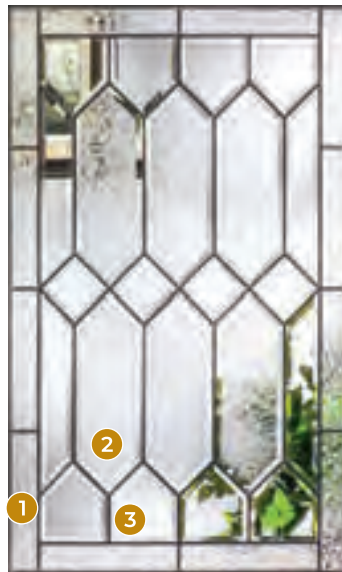

Black Nickel

PRIVACY RATING

Black Nickel