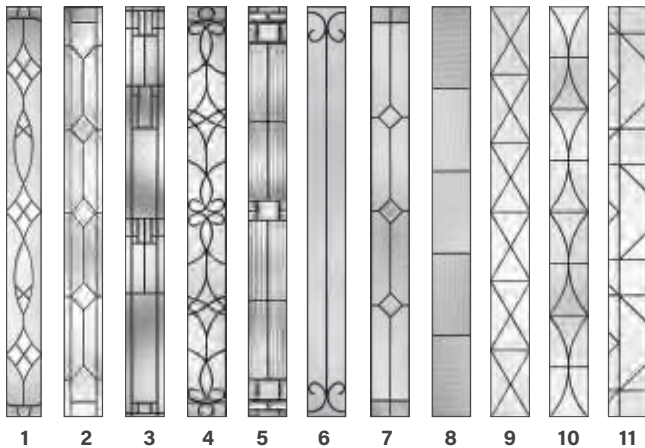

Decorative Glass

Available for Línea.