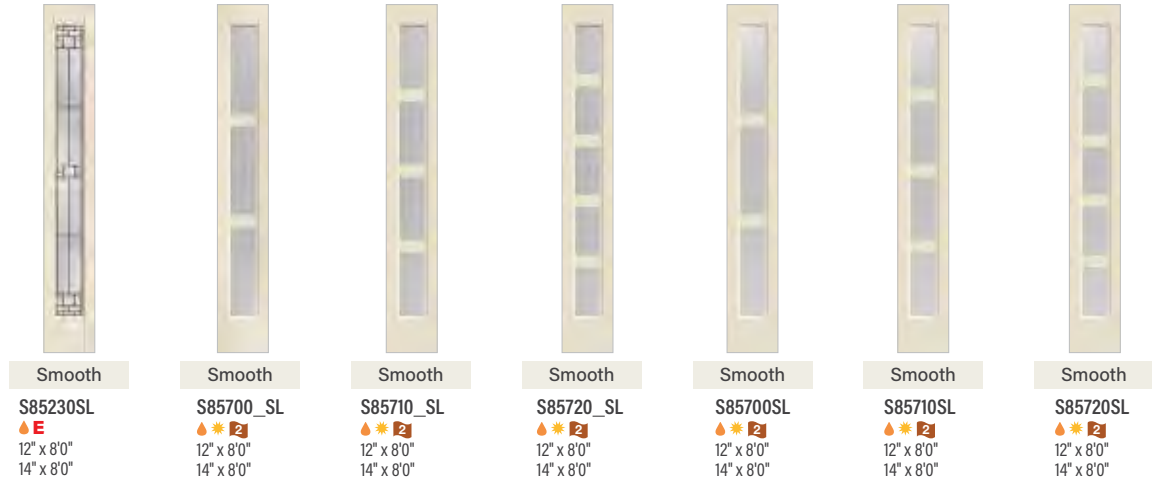

SOLID PANEL *Continued*

Pair full-lite Shaker flush-glazed sidelites with solid-panel doors for natural light in the entry.

Privacy & Textured Glass Options

Add the code to the blank in the style number for the desired door and glass combination. For details on glass options, see page 111.