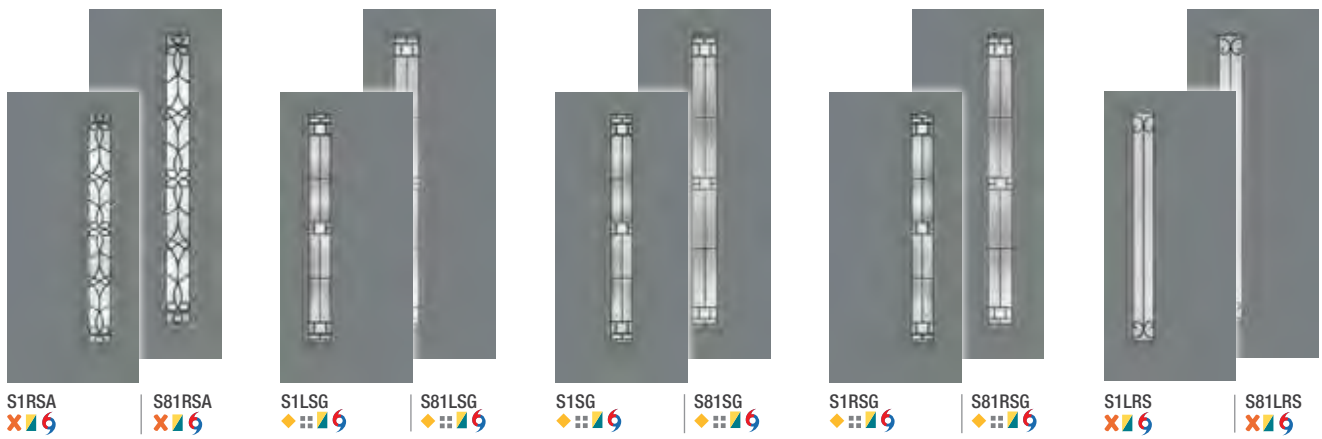

LÍNEA *Continues on next page.*

Privacy & Textured Glass Options

Add the code to the blank in the style number for the desired door and glass combination. For details on glass options, see page 238.

XK = Reeded   XC = Chord   XR = Rainglass
XE = Satin Etch   XJ = Chinchilla   XN = Granite

- ☀ Low-E Glass (LE)
- Black Nickel Caming (1D)
- Brushed Nickel Caming (1C)
- Brass Caming (1A)
- ✕ Wrought Iron (1W)
- ▨ Scrolled & Flat Advanta Lite Frame
- Ⓜ WBDR / HVHZ Options