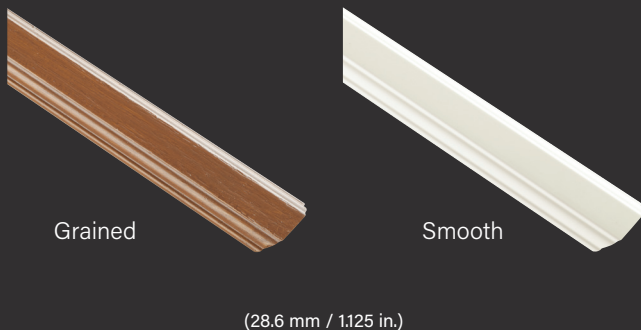

SDL BAR OPTIONS

Available with privacy and textured, or clear glass.

¹Almond and Bronze GBGs available in flat bars only.

²Available for smooth doors only.

³See your Therma-Tru seller for a complete list of bars and configurations available for each door collection. Please see divided lite options for Classic Craft on page 16.