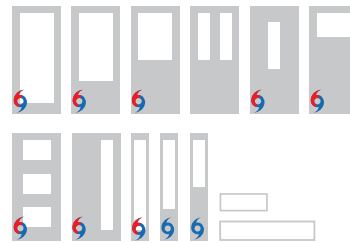

Shown with black nickel caming. Product images show exterior side of door.

CAMING OPTIONS

Black Nickel

Brushed Nickel

Brass

PRIVACY RATING

GLASS SHAPES

9 WBDR / HVHZ Options