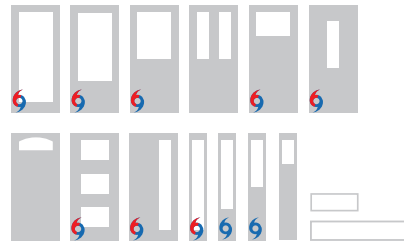

Shown with black nickel caming. Product images show exterior side of door.

CAMING OPTIONS

Black Nickel

Brushed Nickel

PRIVACY RATING

GLASS SHAPES

WBDR / HVHZ Options

WBDR Options