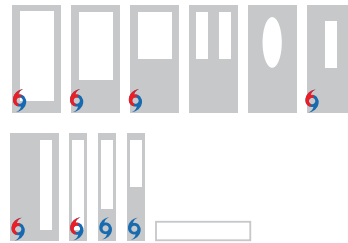

Shown with black nickel coming. Product images show exterior side of door.

CAMING OPTIONS

Black Nickel

Brushed Nickel

PRIVACY RATING

GLASS SHAPES

 WBDR / HVHZ Options

 WBDR Options