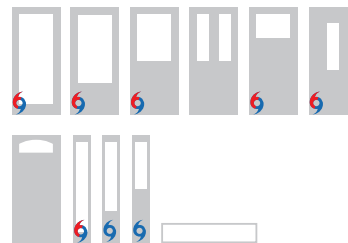

Shown with black nickel coming. Product images show exterior side of door.

CAMING OPTIONS

Black Nickel

Brushed Nickel

PRIVACY RATING

GLASS SHAPES

 WBDR / HVHZ Options

 WBDR Options