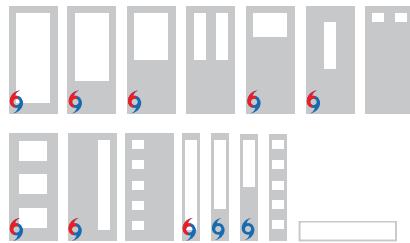

WBDR / HVHZ Options

WBDR Options

AVAILABLE DOOR COLLECTIONS

Fiber-Classic.
Mahogany Collection™

Fiber-Classic.
Oak Collection™

Smooth-Star®

Profiles™ &
Traditions Steel

Pulse®