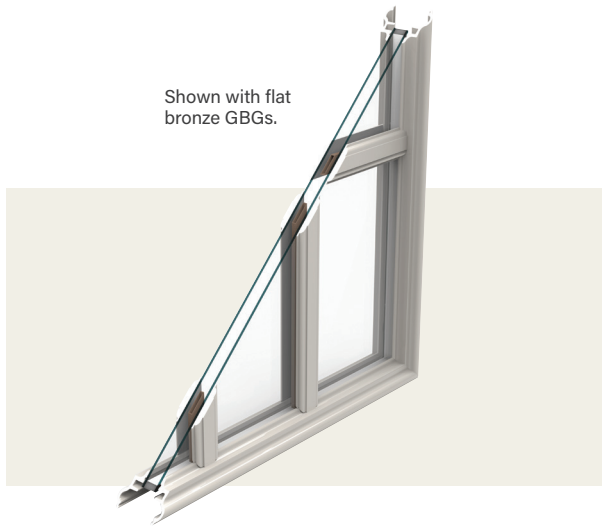

Bronze²

Black³

Tan

Stone

Special Quote

GRID PATTERNS⁴

Lite Frame | Divided Lite Options

Simulated Divided Lites (SDLs) with Grilles Between Glass (GBGs)