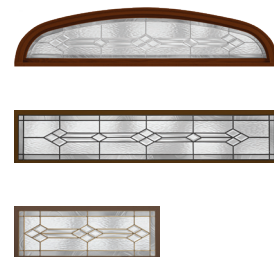

TRANSOM OPTIONS

Note: Glass privacy ratings may be more or less than indicated, based on glass design and size of glass. Glass designs may differ from depiction due to size and hand craftsmanship of glass. See your Therma-Tru seller or visit thermatru.com for details on glass privacy ratings and designs.