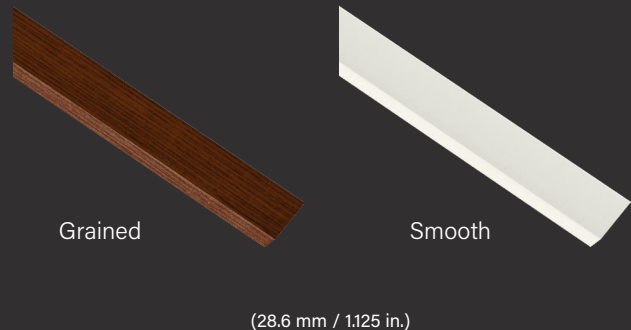

SDL BAR OPTIONS

Available with privacy and textured, or clear glass.

¹Almond and Bronze GBGs available in flat bars only.

²Available for smooth doors only.

³See your Therma-Tru seller for a complete list of bars and configurations available for each door collection. Please see divided lite options for Classic Craft on page 16.