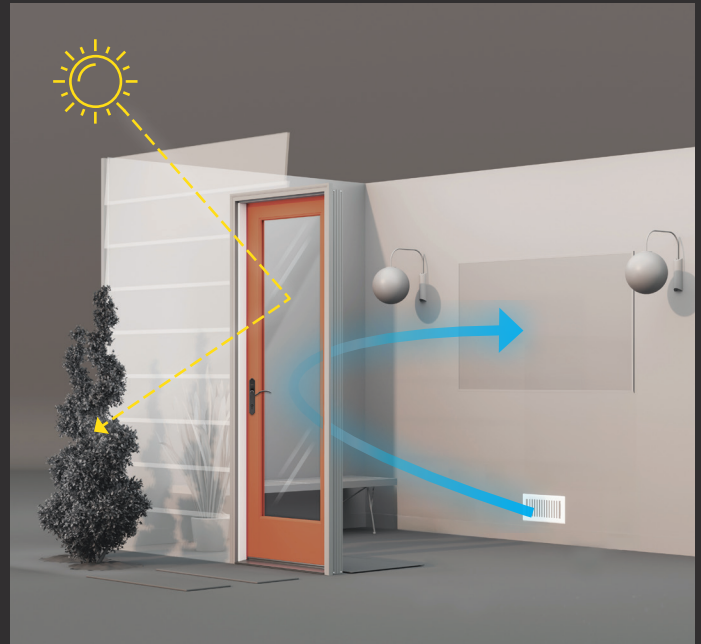

Our decorative glass is handcrafted and built with all-glass bevels. All interior and exterior glass, including Low-E and clear glass, are laminated or tempered for added safety.

TABLE OF CONTENTS

6	Classic Craft Premium Glass
18	Fiber-Classic, Smooth-Star, Profiles, Traditions, Pulse Door Glass
42	Flush-Glazed Glass
44	Lite Frames
45	Impact-Rated Glass
46	Special Quote Program
47	Glass Size & Door Style Option Charts

In cold weather, Low-E glass reflects a home's heat back inside to help keep the home warm.

In warm weather, Low-E glass reflects the sun's rays off the glass and a home's air conditioning back inside to help keep the home cool.