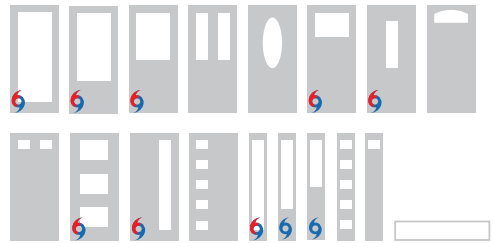

Shown with black nickel caming. Product images show exterior side of door.

CAMING OPTIONS

Black Nickel

Brushed Nickel

Brass¹

PRIVACY RATING

GLASS SHAPES

WBDR / HVHZ Options