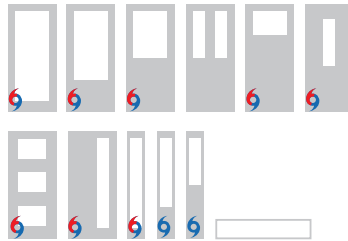

CAMING OPTIONS

Wrought Iron

PRIVACY RATING

GLASS SHAPES

9 WBDR / HVHZ Options

6 WBDR Options

AVAILABLE DOOR COLLECTIONS

Fiber-Classic.
Mahogany Collection™