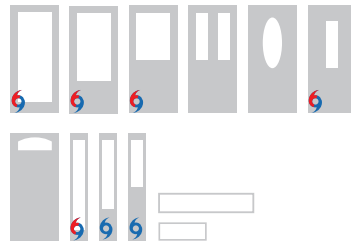

Shown with black nickel coming. Product images show exterior side of door.

CAMING OPTIONS

Black Nickel

Brushed Nickel

Brass

PRIVACY RATING

GLASS SHAPES

WBDR / HVHZ Options