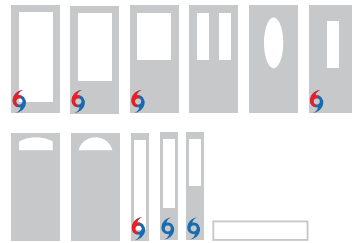

Shown with black nickel coming. Product images show exterior side of door.

CAMING OPTIONS

Black Nickel

Brushed Nickel

Brass

PRIVACY RATING

GLASS SHAPES

9 WBDR / HVHZ Options