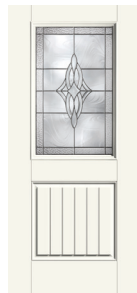

Note: Glass privacy ratings may be more or less than indicated, based on glass design and size of glass. Glass designs may differ from depiction due to size and hand craftsmanship of glass. See your Thermo-Tru seller or visit thermatru.com for details on glass privacy ratings and designs. For additional Wind-Borne Debris Region (WBDR) and High-Velocity Hurricane Zone (HVHZ) details, see page 45.