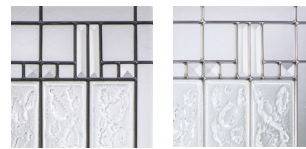

Brushed Nickel

CAMING OPTIONS

Black Nickel