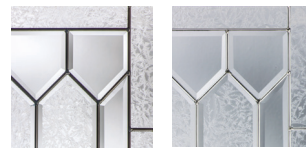

CAMING OPTIONS

Black Nickel

Brushed Nickel

PRIVACY RATING

GLASS SHAPES