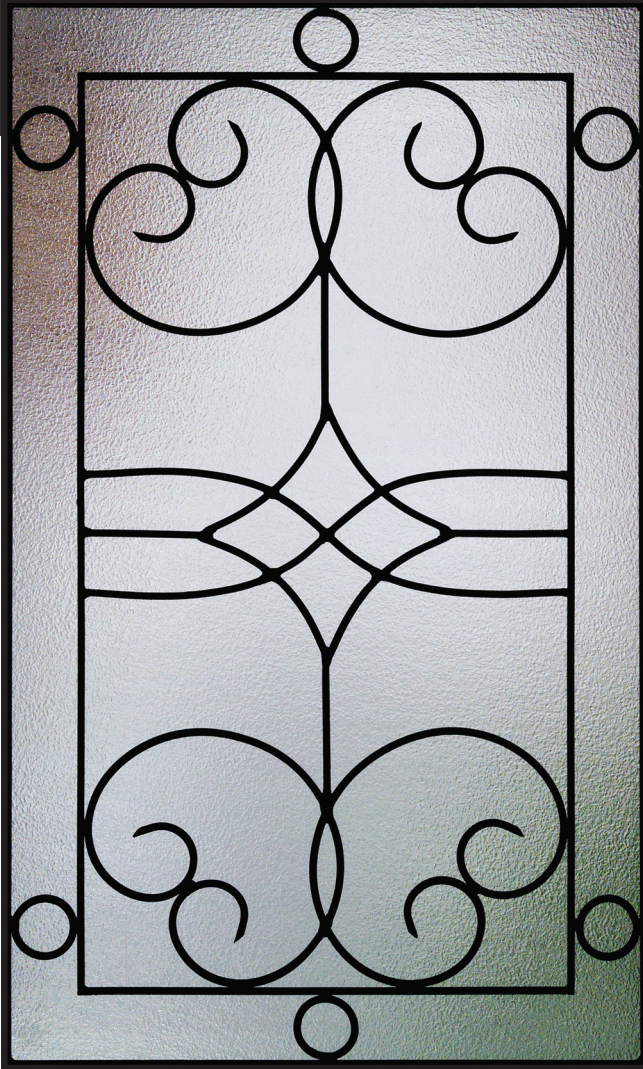

Smooth-Star®

Profiles™ &
Traditions Steel

Pulse®

Salinas®

Oceana glass and wrought iron come together to create a cheerful entry glass design that offers ultimate privacy with charm.

Shown with wrought iron. Product images show exterior side of door.