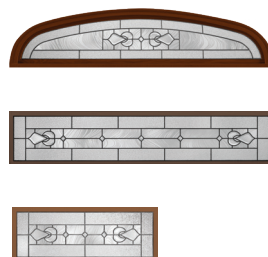

TRANSOM OPTIONS