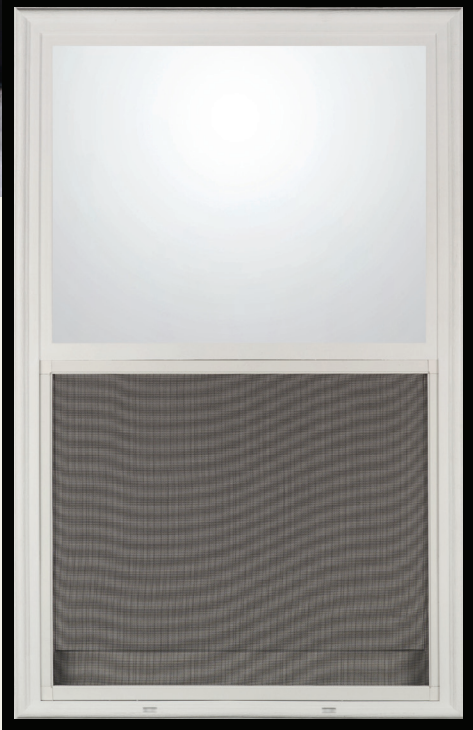

Product images show exterior side of door.