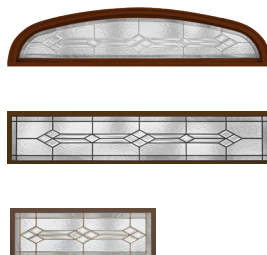

PRIVACY RATING

AVAILABLE GRAINS

- Mahogany Grain
- Canvas

CAMING OPTIONS

Black Nickel

Brushed Nickel

GLASS SHAPES

TRANSOM OPTIONS