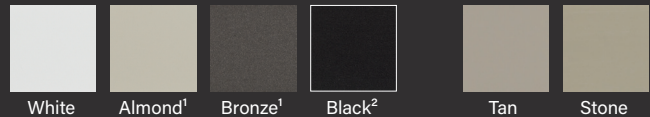

CONTOUR & FLAT GBG OPTIONS