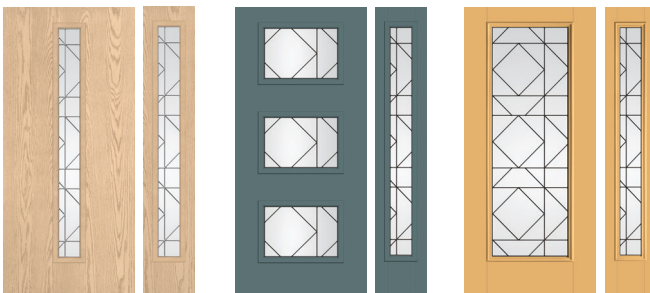

¹See your Therma-Tru seller for details on product availability.

²Only available in 8'0".

Note: Glass privacy ratings may be more or less than indicated, based on glass design and size of glass. Glass designs may differ from depiction due to size and hand craftsmanship of glass. See your Therma-Tru seller or visit thermatru.com for details on glass privacy ratings and designs.